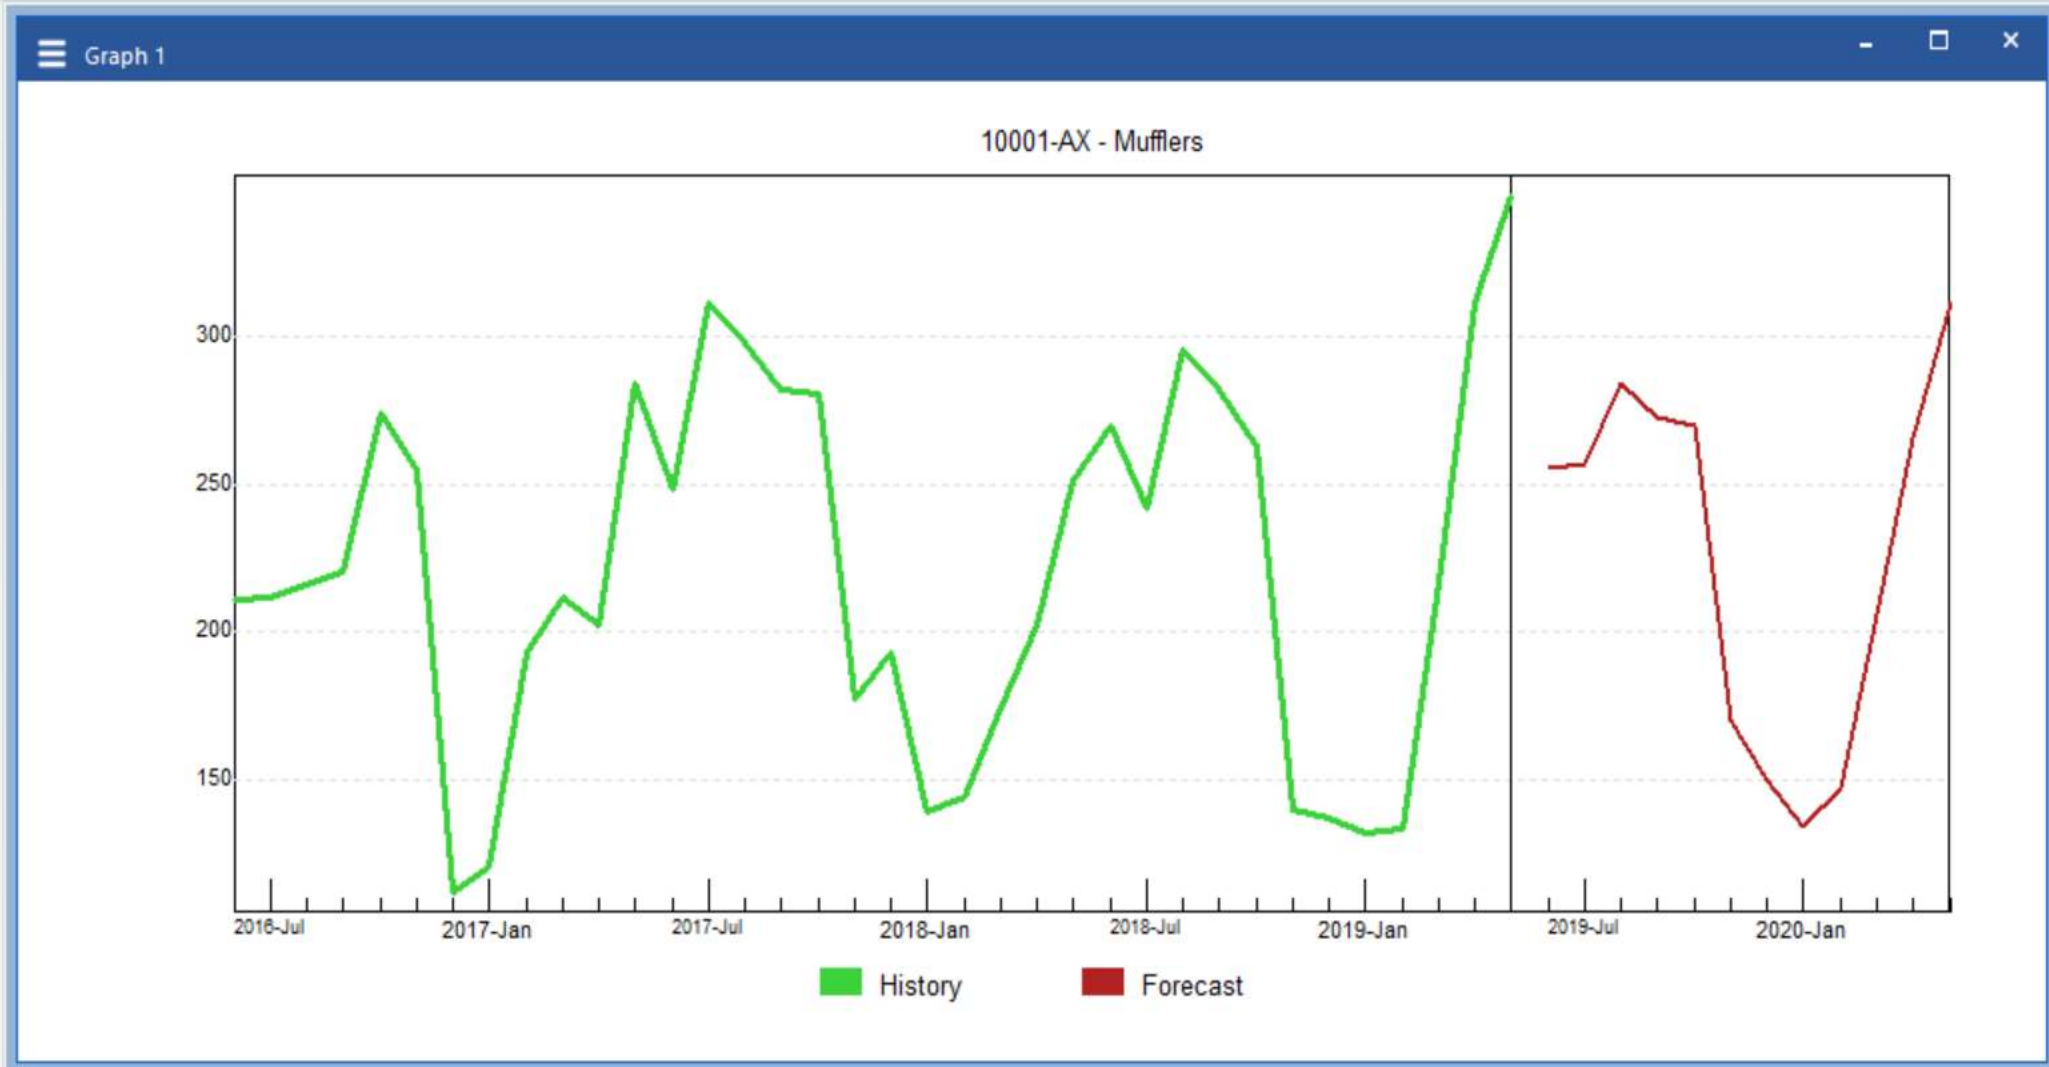

Help Topics
User's Guide
Tutorial
Statistical Reference
Documentation

Check for Updates
Forecast Pro

Navigator

- Total
  - Mufflers
    - Chicago-North
      - 10001-AX
      - 10005-AX
      - 10007-AX
      - 10008-AX
      - 100081-AX
      - 100091-AX
      - 100097-AX
      - 100185-AX
      - 1028950-AX
      - 1046203-AX
      - 1069207-AX
      - 1098743-AX
      - 1156892-AX
      - 1216816-AX
      - 1222425-AX
      - 127179-AX
      - 128599-AX
      - 1334747-AX
      - 1349302-AX

Find